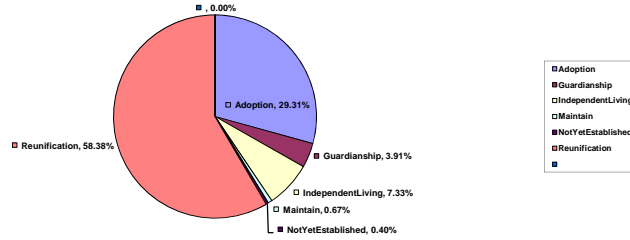

Permanency Goal Information on June 30, 2007

Data reflects the goal for children in out of home placement on the last day of the month.

Percentage of Children by Goal Type

GOAL_CODE	Data	Total
Adoption	Number	29.31%
	Percentage	1739
Guardianship	Number	3.91%
	Percentage	232
IndependentLiving	Number	7.33%
	Percentage	435
Maintain	Number	0.67%
	Percentage	40
NotYetEstablished	Number	0.40%
	Percentage	24
Reunification	Number	58.38%
	Percentage	3464
Total Number		100.00%
Total Percentage		5934